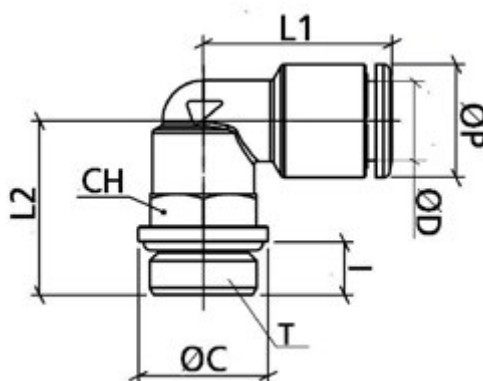

# Data Sheet

Article number: 589OTRL12G03

Description: Metal Push-in fitting, elbow- Ø12 /G 3/8", w. o-ring  
Type: OTRL12G03, Nickel plated brass

## Measures

= 12  
= G3/8"  
= 19  
= 20  
= 7.5  
= 31  
= 26.5  
= 20

Weight = 55